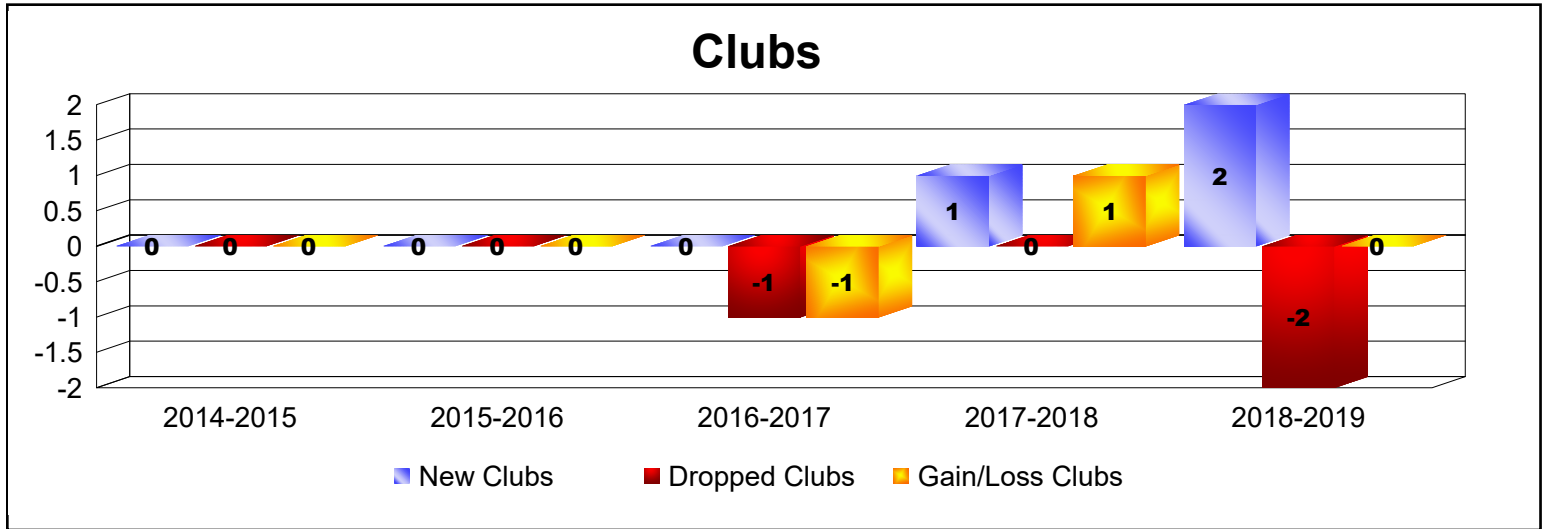

Year	New Clubs	Dropped Clubs	Gain/ Loss Clubs	New Members	Charter Members	Reinstate Members	Transfer Members	Total Member Added	Total Members Dropped	Gain/ Loss Members
2014-2015	0	0	0	83	1	3	6	93	-129	-36
2015-2016	0	0	0	105	0	4	3	112	-117	-5
2016-2017	0	-1	-1	62	3	10	2	77	-161	-84
2017-2018	1	0	1	29	32	2	0	63	-106	-43
2018-2019	2	-2	0	131	52	2	1	186	-179	7
Average	1	-1	0	82	18	4	2	106	-138	-32

Year	New Clubs	Dropped Clubs	Gain/ Loss Clubs	New Members	Charter Members	Reinstate Members	Transfer Members	Total Member Added	Total Members Dropped	Gain/ Loss Members
2014-2015	0	-3	-3	0	0	0	0	0	-45	-45
Average	0	-3	-3	0	0	0	0	0	-45	-45