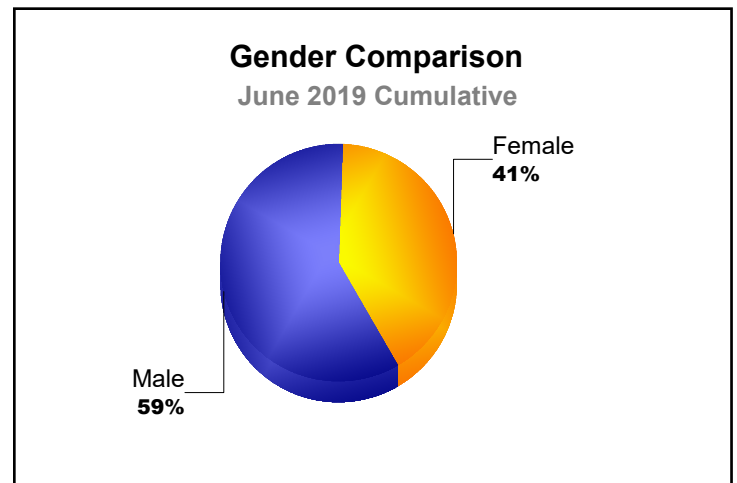

Year	New Clubs	Dropped Clubs	Gain/ Loss Clubs	New Members	Charter Members	Reinstate Members	Transfer Members	Total Member Added	Total Members Dropped	Gain/ Loss Members
2014-2015	0	0	0	83	1	3	6	93	-129	-36
2015-2016	0	0	0	105	0	4	3	112	-117	-5
2016-2017	0	-1	-1	62	3	10	2	77	-161	-84
2017-2018	1	0	1	29	32	2	0	63	-106	-43
2018-2019	2	-2	0	131	52	2	1	186	-179	7
Average	1	-1	0	82	18	4	2	106	-138	-32