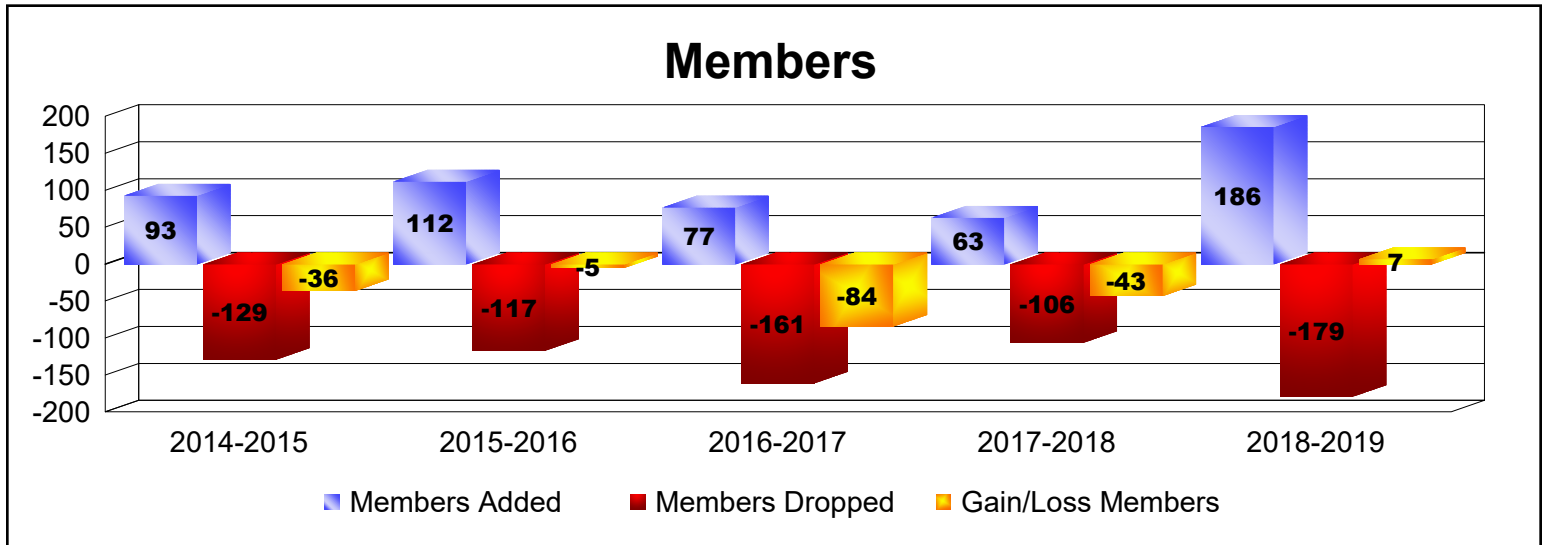

Year	New Clubs	Dropped Clubs	Gain/ Loss Clubs	New Members	Charter Members	Reinstate Members	Transfer Members	Total Member Added	Total Members Dropped	Gain/ Loss Members
2014-2015	0	0	0	83	1	3	6	93	-129	-36
2015-2016	0	0	0	105	0	4	3	112	-117	-5
2016-2017	0	-1	-1	62	3	10	2	77	-161	-84
2017-2018	1	0	1	29	32	2	0	63	-106	-43
2018-2019	2	-2	0	131	52	2	1	186	-179	7
Average	1	-1	0	82	18	4	2	106	-138	-32

Year	New Clubs	Dropped Clubs	Gain/ Loss Clubs	New Members	Charter Members	Reinstate Members	Transfer Members	Total Member Added	Total Members Dropped	Gain/ Loss Members
2014-2015	0	-3	-3	0	0	0	0	0	-45	-45
Average	0	-3	-3	0	0	0	0	0	-45	-45