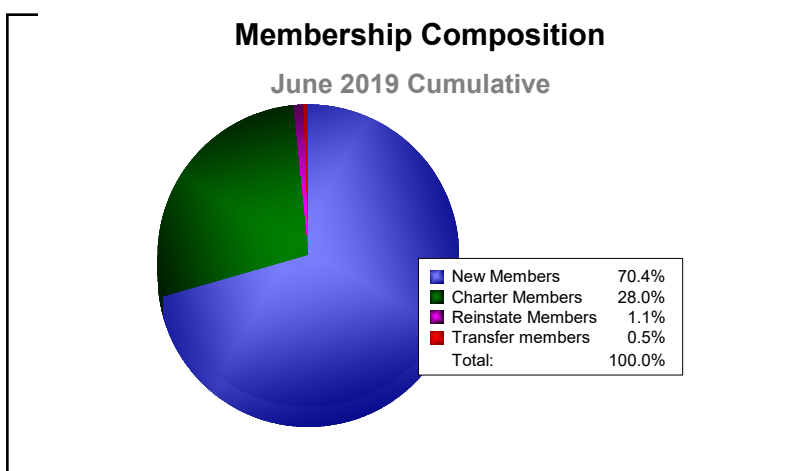

Year	New Clubs	Dropped Clubs	Gain/ Loss Clubs	New Members	Charter Members	Reinstate Members	Transfer Members	Total Member Added	Total Members Dropped	Gain/ Loss Members
2014-2015	0	0	0	83	1	3	6	93	-129	-36
2015-2016	0	0	0	105	0	4	3	112	-117	-5
2016-2017	0	-1	-1	62	3	10	2	77	-161	-84
2017-2018	1	0	1	29	32	2	0	63	-106	-43
2018-2019	2	-2	0	131	52	2	1	186	-179	7
Average	1	-1	0	82	18	4	2	106	-138	-32